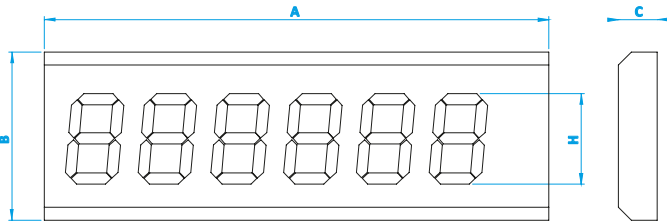

Teknik Ölçüler | Dimensions (mm)

Şirket, teknik verilerde, çizimlerde ve görsellerde haber vermeksizin değişiklik yapma hakkını saklı tutar.
The Company reserves the right to make changes to the technical data, drawings and images without notice.